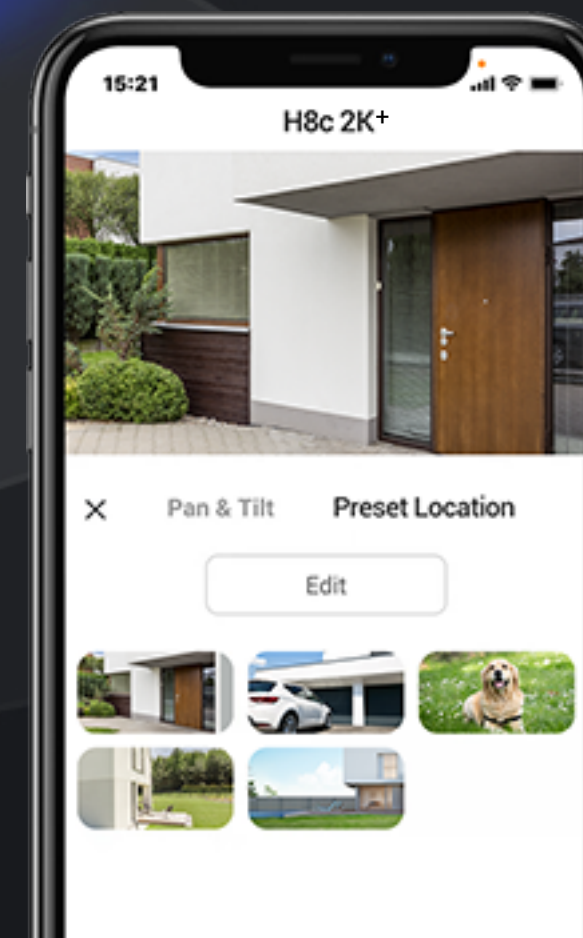

You have a delivery

How can I help you?

Hear and speak with visitors as if you were there

With the H8c 2K+, you can simply use your smartphone to hear and speak to a deliveryman, greet guests, or ask strangers to leave your property – even if you're not home.