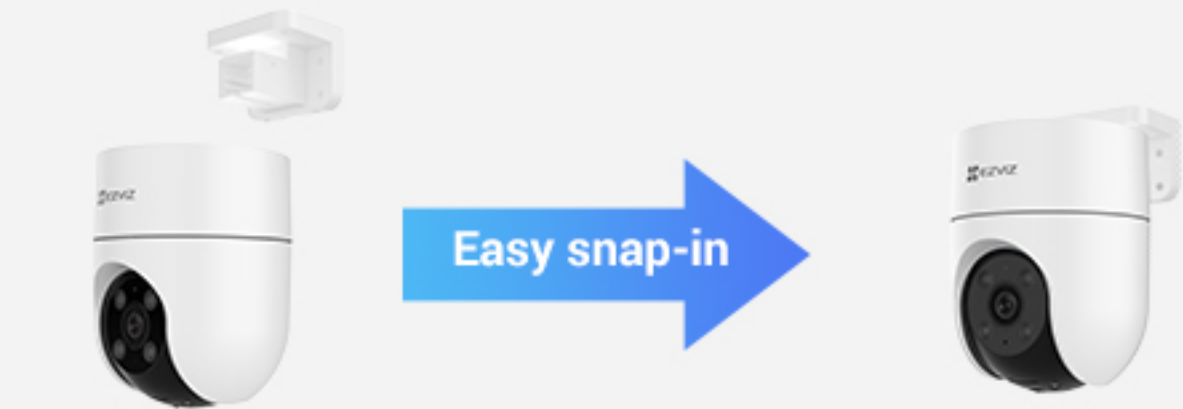

H8c **2K+**

Pan & Tilt Wi-Fi Camera

All-around protection with enhanced performance

The H8c 2K+ can be your ideal choice as a feature-rich outdoor camera to enhance home safety, especially for large-area monitoring. With its superior 2K+ resolution and 360-degree field-of-view, it can easily watch over your backyard or garage entrance without blind spots. The camera further adds person detection and auto-zoom tracking to better capture important activities with smarter alerts.

Color Night Vision

Black-and-White Night Vision

Elegant design with reliable Wi-Fi connection

Compact in design to go under the eaves or on an exterior wall, the H8c 2K+ comes equipped with high-performance, built-in dual antennas to ensure stable, strong camera connection.

Sturdy and durable for everyday use

EZVIZ designed the H8c 2K+ to bring simple, long-lasting, and worry-free protection to every family. Its weatherproof enclosure stands strong even in harsh weather.

Detachable mount plate makes installation easy

The H8c 2K+ facilitates the setup process. Its mounting base can be detached from the camera body to get installed first, eliminating the need to hold the whole camera in place while you search for the best installation spot.