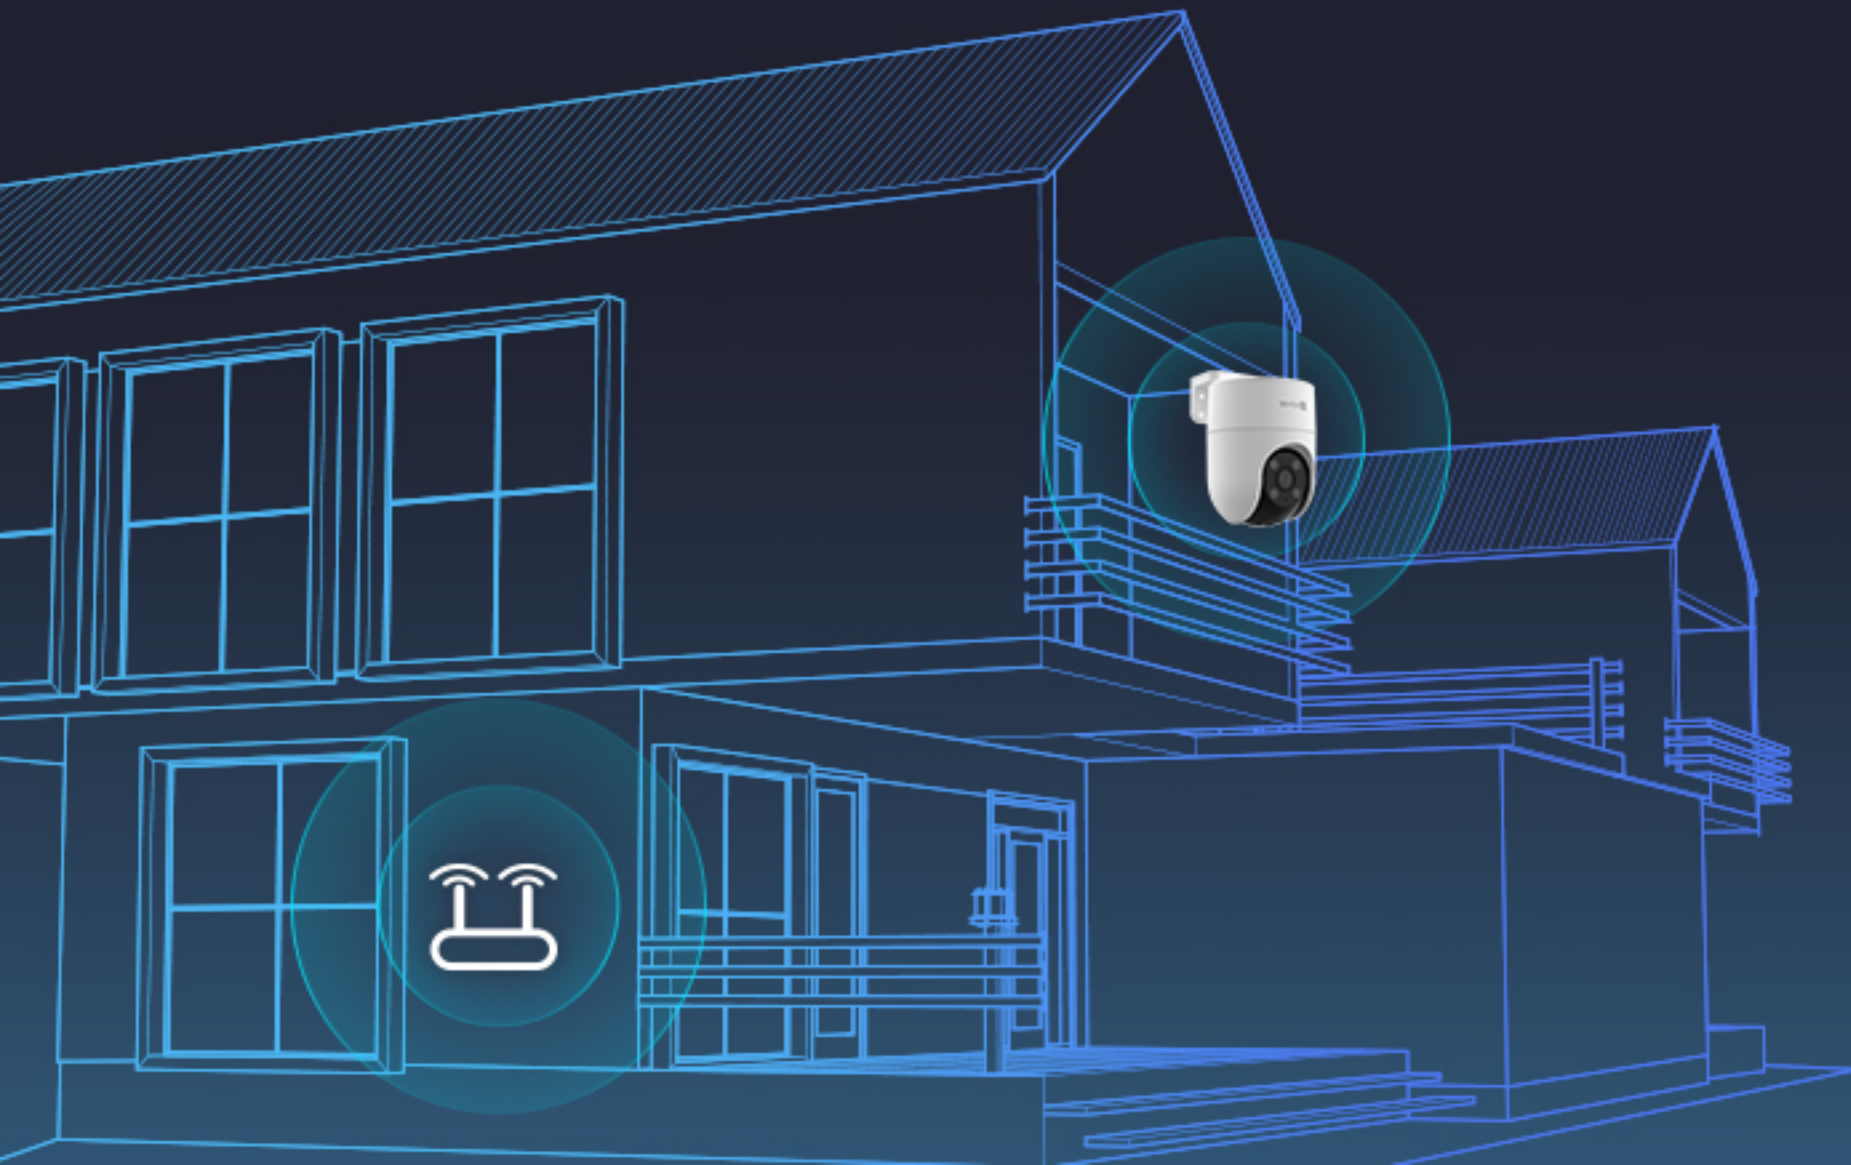

H8c **2K+**

Pan & Tilt Wi-Fi Camera

All-around protection with enhanced performance

The H8c 2K+ can be your ideal choice as a feature-rich outdoor camera to enhance home safety, especially for large-area monitoring. With its superior 2K+ resolution and 360-degree field-of-view, it can easily watch over your backyard or garage entrance without blind spots. The camera further adds person detection and auto-zoom tracking to better capture important activities with smarter alerts.

- **Black-and-white night vision**

If you don't want the lighting to disturb your neighbors, just go with the infrared night vision by changing on the EZVIZ App.

- **Smart night vision**

Or, let the camera decide. In smart mode, the camera will automatically light up the environment upon detection of human motion.

Color Night Vision

Black-and-White Night Vision

Elegant design with reliable Wi-Fi connection

Compact in design to go under the eaves or on an exterior wall, the H8c 2K+ comes equipped with high-performance, built-in dual antennas to ensure stable, strong camera connection.